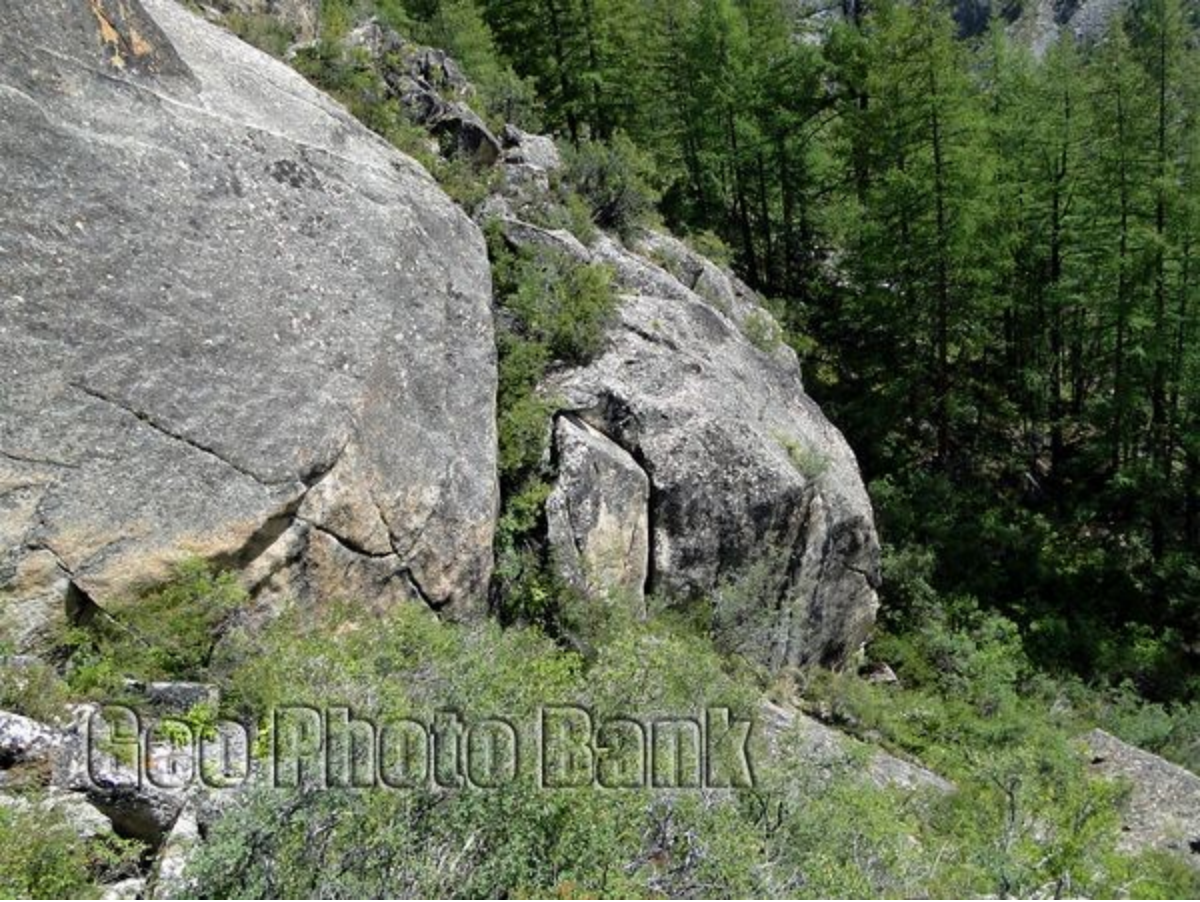

Geo Photo Bank